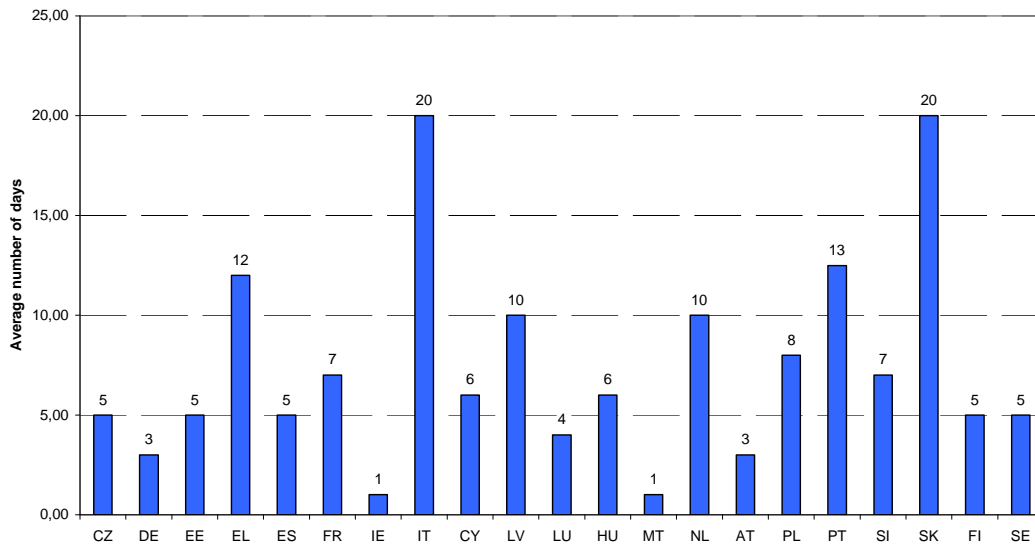

Subscribers using incumbent for direct access, July 2007
EU average: 86.5%

Data for Latvia unavailable

Time needed in number of days for mobile number portability. October 2007
(european average: 8.41 days)

Data only available for 21 Member States

Interconnection charges for call termination on mobile networks
(national average on the basis of subscribers)

EU average Oct. 2007: 9.67 €-cents