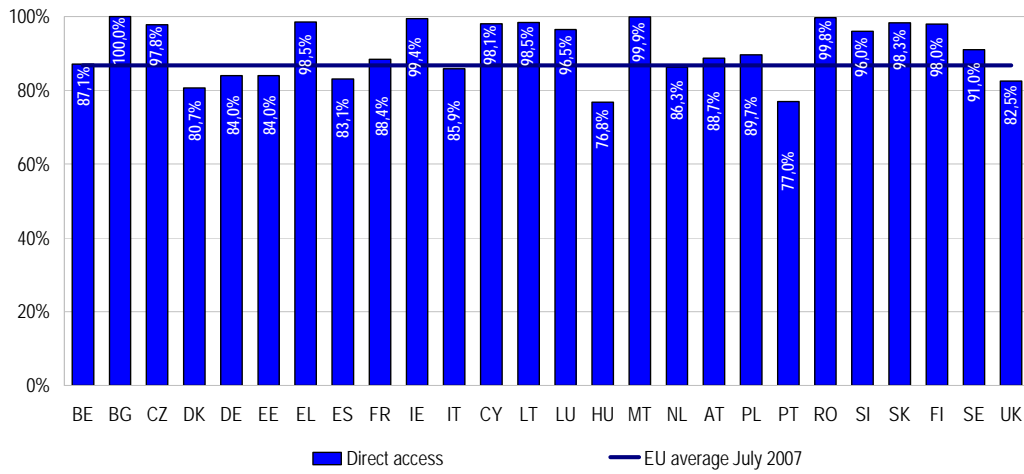

Subscribers using incumbent for direct access, July 2007
EU average: 86.5%

Data for Latvia unavailable

Time needed in number of days for mobile number portability. October 2007
(european average: 8.41 days)

Data only available for 21 Member States

Interconnection charges for call termination on mobile networks
(national average on the basis of subscribers)

EU average Oct. 2007: 9.67 €-cents